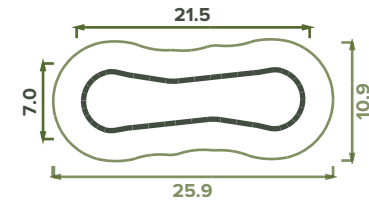

PARKITECT®

**MODULAR
PUMPTRACK**

SPEEDSTER

Key Specifications

Track length	.....	49m
Track area	.....	150m²
Layout area	.....	275m²
Modules	.....	50
Material	.....	Precast Concrete

Assembled Dimensions (metres)

Safety Zone