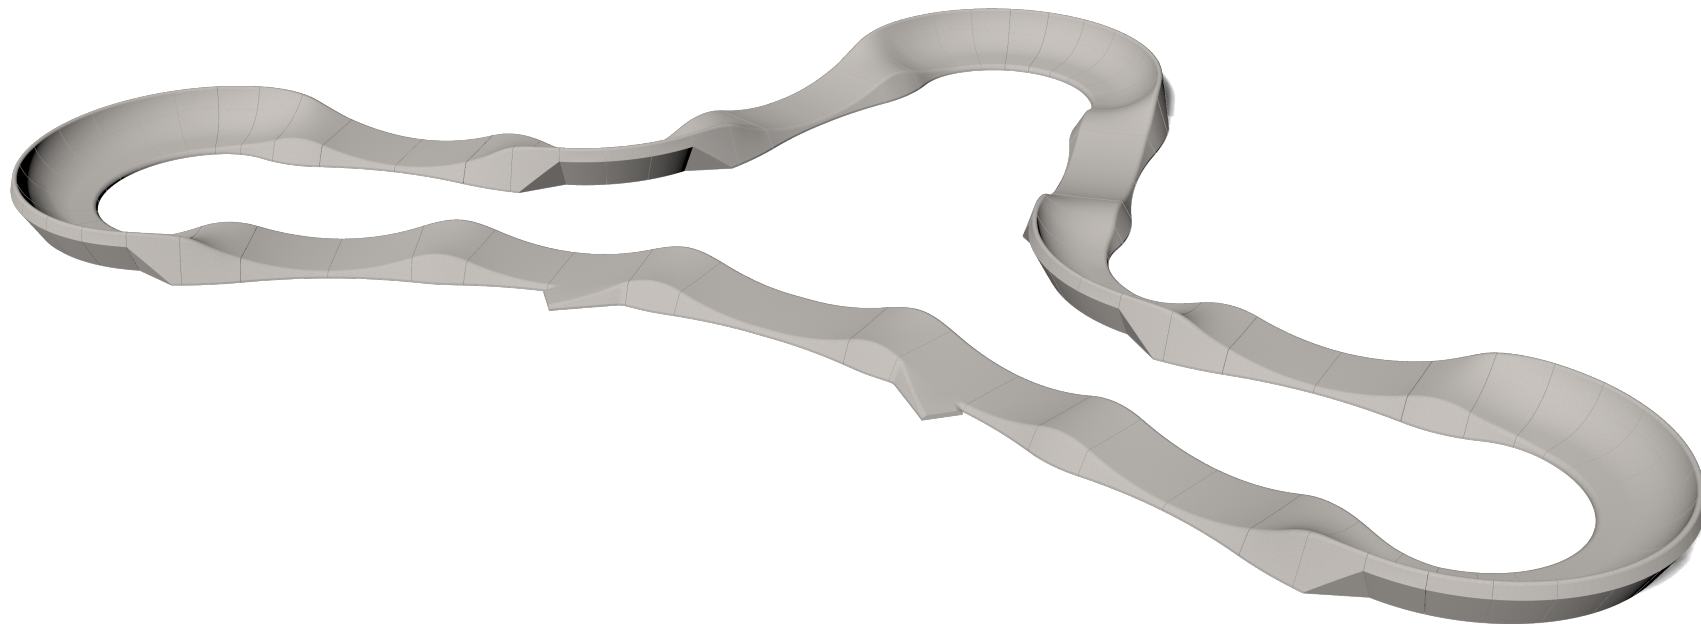

PARKITECT®

**MODULAR
PUMPTRACK**

ICON

Key Specifications

Track length	.....	120m
Track area	.....	722m²
Layout area	.....	976m²
Modules	.....	120
Material	.....	Precast Concrete

Assembled Dimensions (metres)