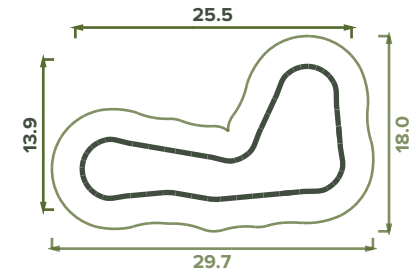

PARKITECT®

**MODULAR
PUMPTRACK**

IMPULSE

Key Specifications

Track length	.....	120m
Track area	.....	722m²
Layout area	.....	976m²
Modules	.....	120
Material	.....	Precast Concrete

Assembled Dimensions (metres)

Safety Zone