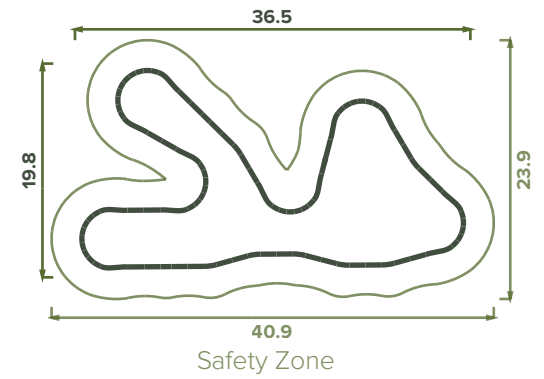

PARKITECT®

**MODULAR
PUMPTRACK**

JUNGLE

Key Specifications

Track length	.....	120m
Track area	.....	722m²
Layout area	.....	976m²
Modules	.....	120
Material	.....	Precast Concrete

Assembled Dimensions (metres)