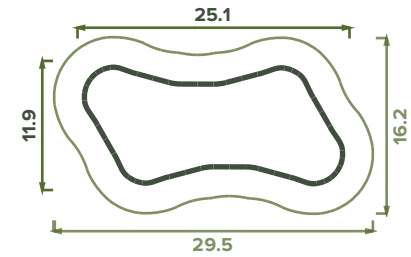

PARKITECT®

**MODULAR
PUMPTRACK**

QUADSTER

Key Specifications

Track length	.....	120m
Track area	.....	722m²
Layout area	.....	976m²
Modules	.....	120
Material	.....	Precast Concrete

Assembled Dimensions (metres)

Safety Zone