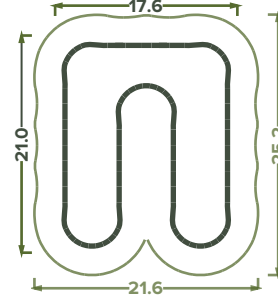

PARKITECT®

MODULAR
PUMPTRACK

URBAN EDITION

PORTLAND